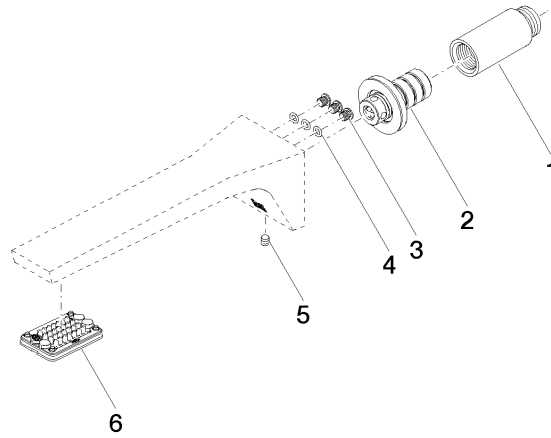

CL.1 Wall-mounted basin spout without pop-up waste - Brushed Champagne (22kt Gold)

CL.1

13 800 705

- 200mm projection
- fixed spout
- rectangular spray pattern with 40 individual jets
- hole diameter 37 mm
- lead-free
- 1/2" connection
- plug-link mounting
- max. flow 4.5 l/min
- This product can help a building meet the requirements of Green Building Rating Systems, e.g. LEED®, BREEAM®, DGNB

	Brushed Champagne (22kt Gold)	13 800 705-46
	Chrome	13 800 705-00
	Brushed Platinum	13 800 705-06
	Dark Chrome	13 800 705-19
	Champagne (22kt Gold)	13 800 705-47
	Brushed Dark Platinum	13 800 705-99

13 800 705
mm [inches]

Flow rate chart

Certificates

IAPMO_N-4976. IAPMO_6397.

13 800 705
Parts for other
finishes can be found
here: [Chrome](#)

Spare parts list

No.	Item Number	Name	Quantity used	Delivery time
1	09 24 03 081 10 90	extension	1	2
2	90 24 03 108 01 90	nipple set	1	2
3	09 30 30 113 20 90	screw	3	2
4	09 14 10 001 90	seal	3	2
5	90 31 11 004 00 90	pin	1	2
6	90 11 02 297 00 90	aerator	1	2